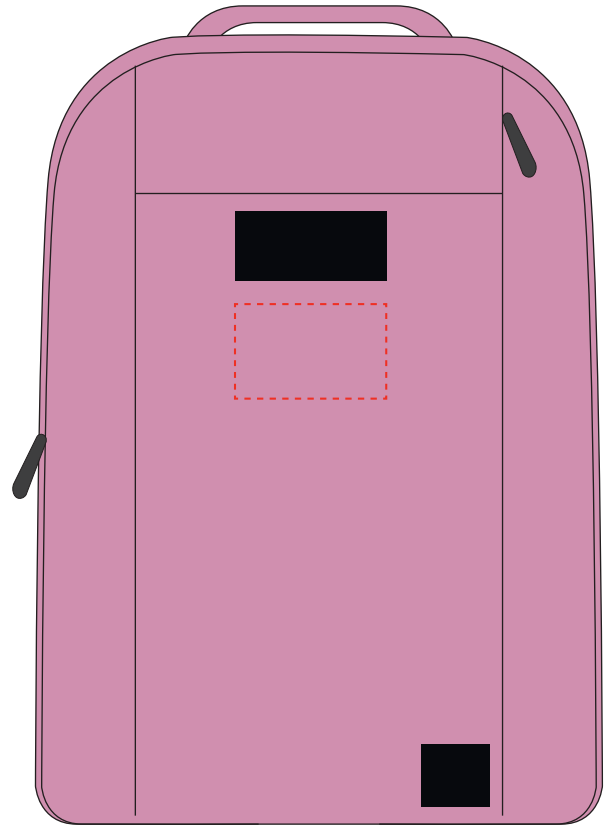

Your Ref:	Quantity:	Product Code: QB8002
Our Ref:	Version: 1	Product Colour: Pink

PRINTING CONCERNS:

PRODUCT INFO:

We stock this item in the following colours

PANTONE REFERENCE(S)

Full colour printing

Product Image for visualisation
- colours may vary

ARTWORK SCALE 25%

ARTWORK SCALE 100%
Max print area: 80mm x 50mm

The dashed line is to demonstrate print area and will not appear on your printed item

PLEASE NOTE:

- All colours including print and product are for visual purposes only and should not be regarded as the actual colour of the product and print.
- Some products may vary from batch to batch and may differ from previous orders.
- The colour and texture of a product can also have an effect on the final print colour.
- By approving this order we accept that you understand these terms.